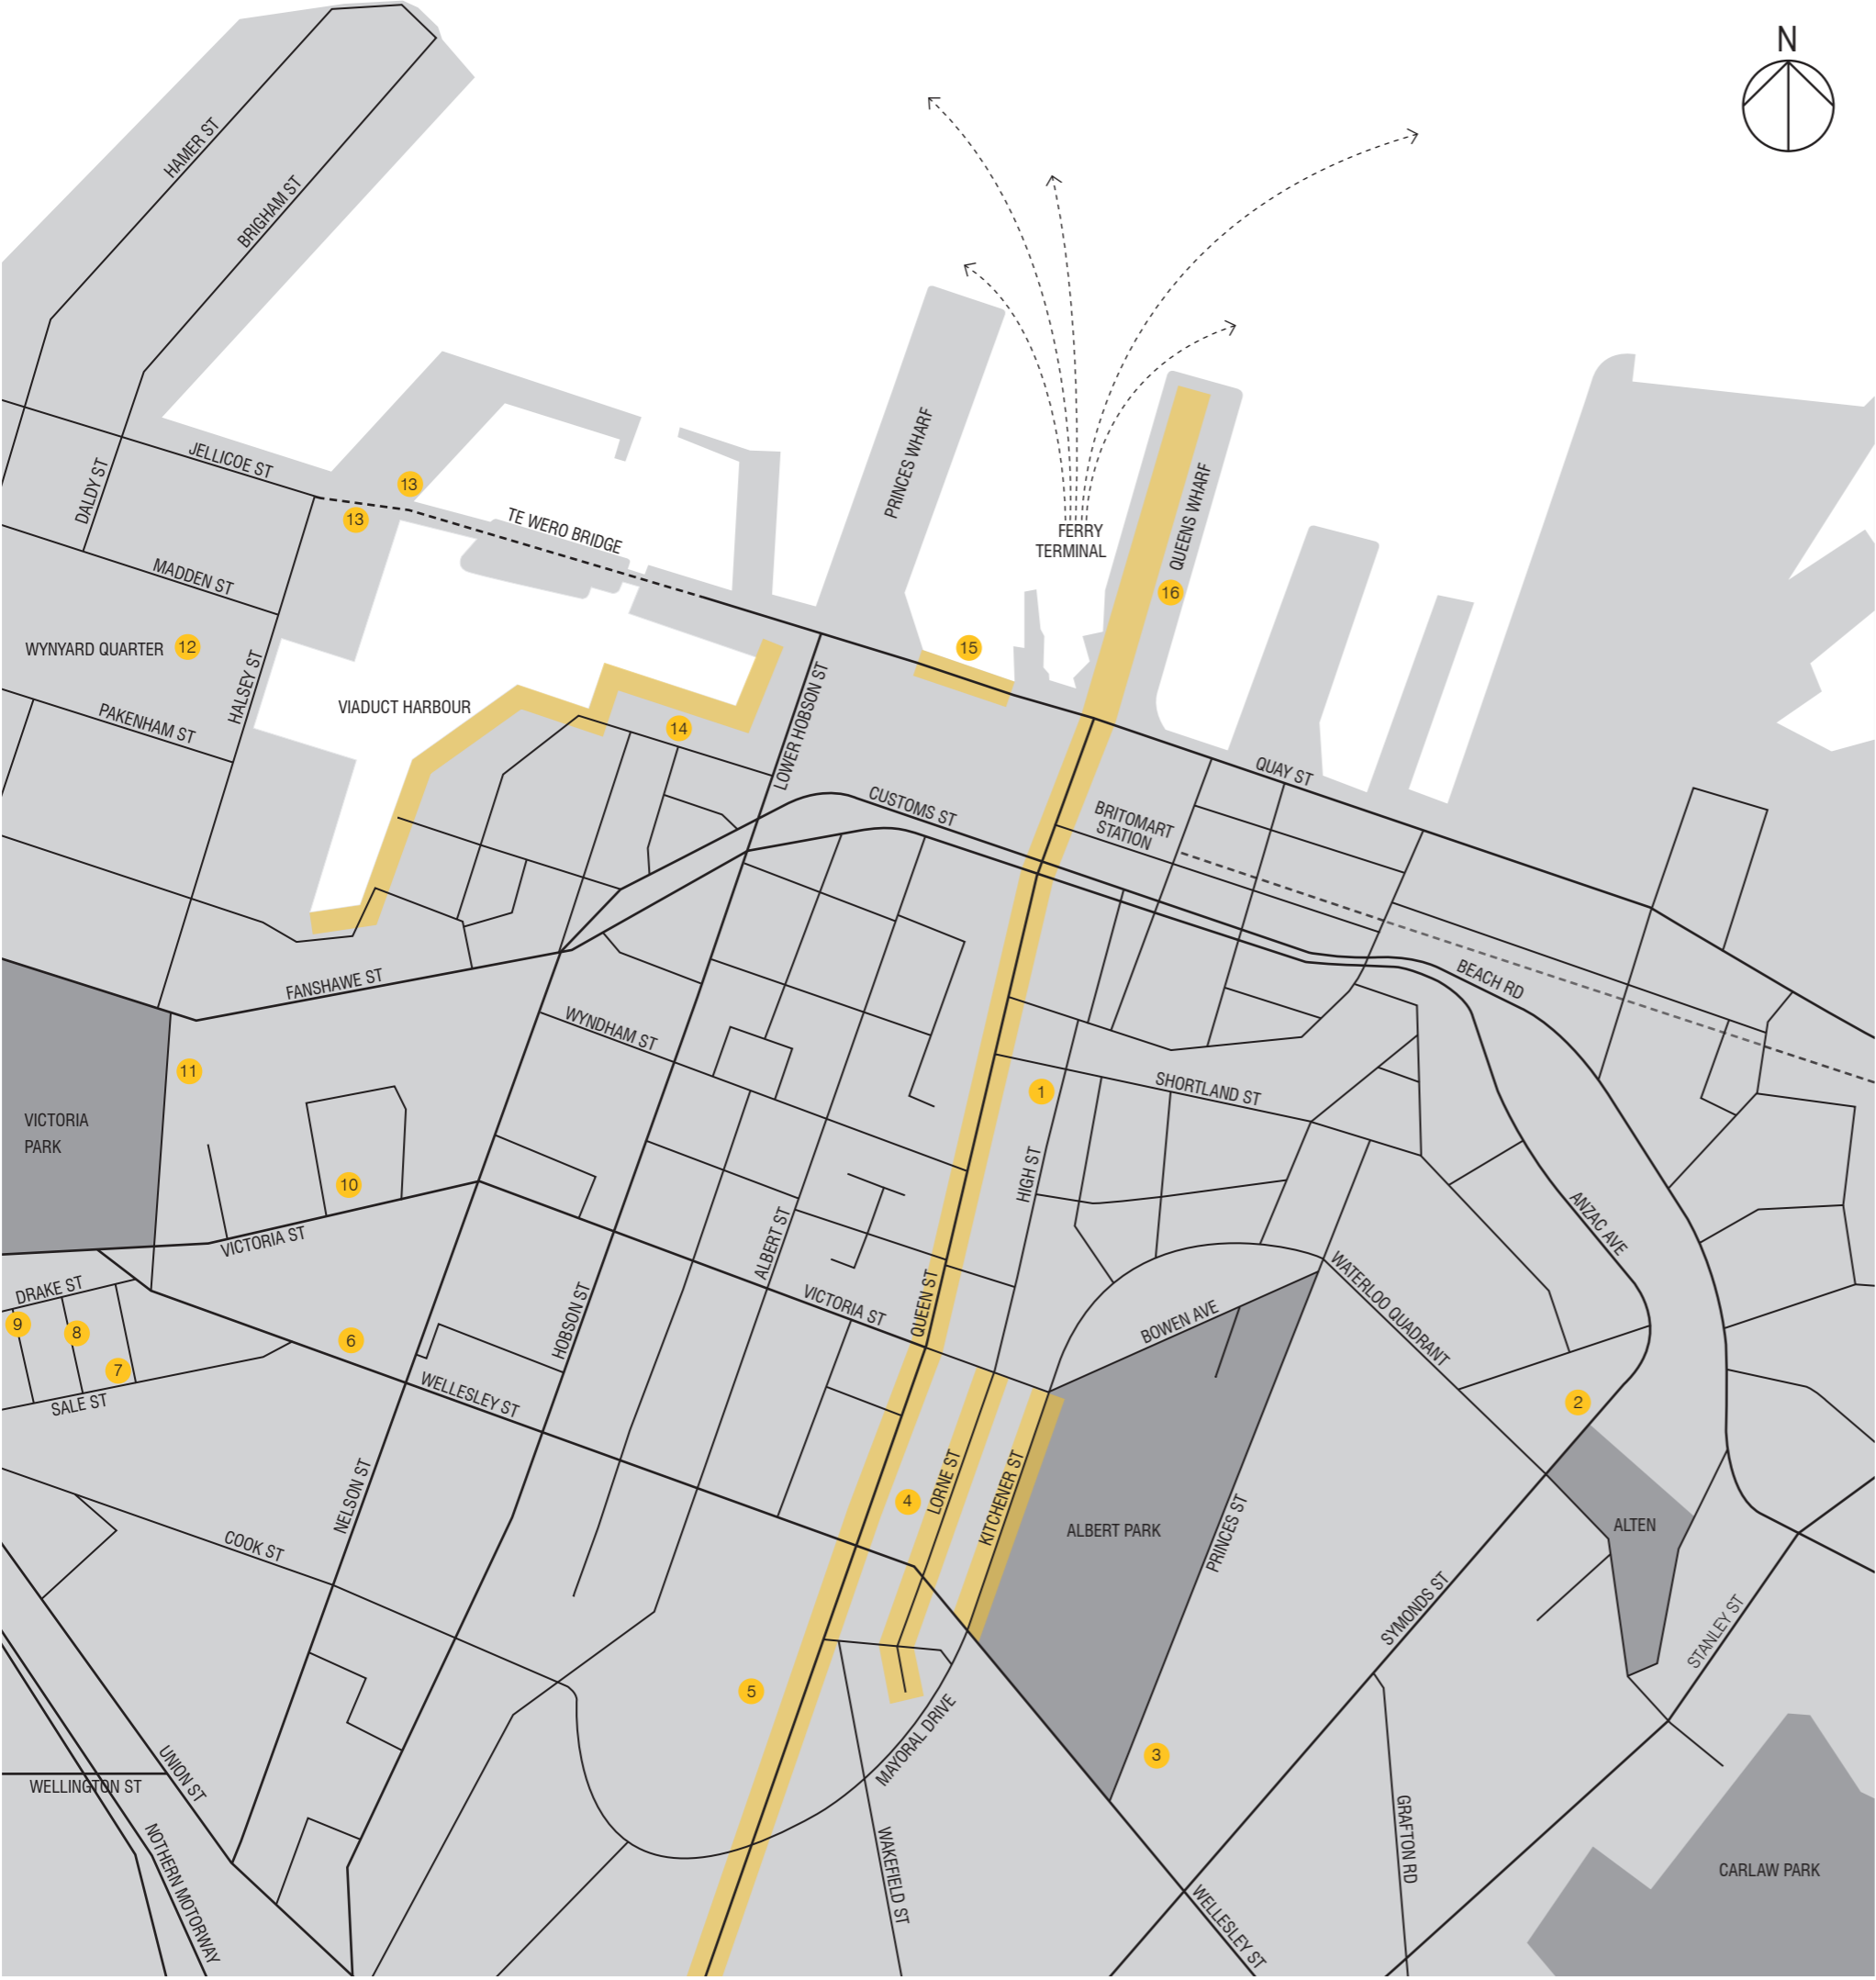

Architectus Auckland Guide

Auckland CBD

- 1 **Architectus** Level 2, 3–13 Shortland Street, Auckland, +64 (0)9 307 5970
- 2 **Auckland High Court New Judges' Chambers** Waterloo Quadrant/Anzac Ave
- 3 **Building 303 Refurbishment, University of Auckland** Princes Street
- 4 **CBD Streetscapes: Lorne Street Cultural Precinct, Queen Street**
- 5 **Aotea Square Redevelopment**
- 6 **111 Wellesley Street** Wellesley Street West
- 7 **17 Sale Street**
- 8 **3 Centre Street**
- 9 **32 Drake Street**
- 10 **Telecom Place** 167–191 Victoria Street West
- 11 **152 Fanshawe Street**
- 12 **Wynyard Quarter Urban Design Framework**
- 13 **Gateway/Karanga Plaza + Control Booth**
- 14 **Viaduct Public Open Spaces**
- 15 **Kingslow Landing** Quay Street
- 16 **Queens Wharf: Public Realm Stage 1**

Greater Auckland

- 17 **Waitakere Civic Centre/Waitakere Library & Unitec Facilities** Henderson
- 18 **Waitakere Civil Defence** 7 Elcoat Ave, Henderson
- 19 **New Lynn Station** Totara Ave, New Lynn
- 20 **Trinity Apartments** 429 Parnell Road
- 21 **St Peter's College** 167 Kyber Pass, Mount Eden
- 22 **Auckland Grammar School** Mountain Road, Mount Eden
- 23 **Teachers Support Services Centre** UoA Epsom Campus
- 24 **St Cuthbert's College Performing Arts Centre** 122 Market Road, Epsom
- 25 **Saint Kentigern School Jubilee Sports Centre** 82 Shore Road, Remuera
- 26 **Population Health Complex/ Ray Meyer Research Centre** UoA Tamaki Campus
- 27 **Sacred Heart College** 250 West Tamaki Road, Glendowie
- 28 **Pakuranga Children's Health Camp** 1-9 Pigeon Mountain Road, Manukau